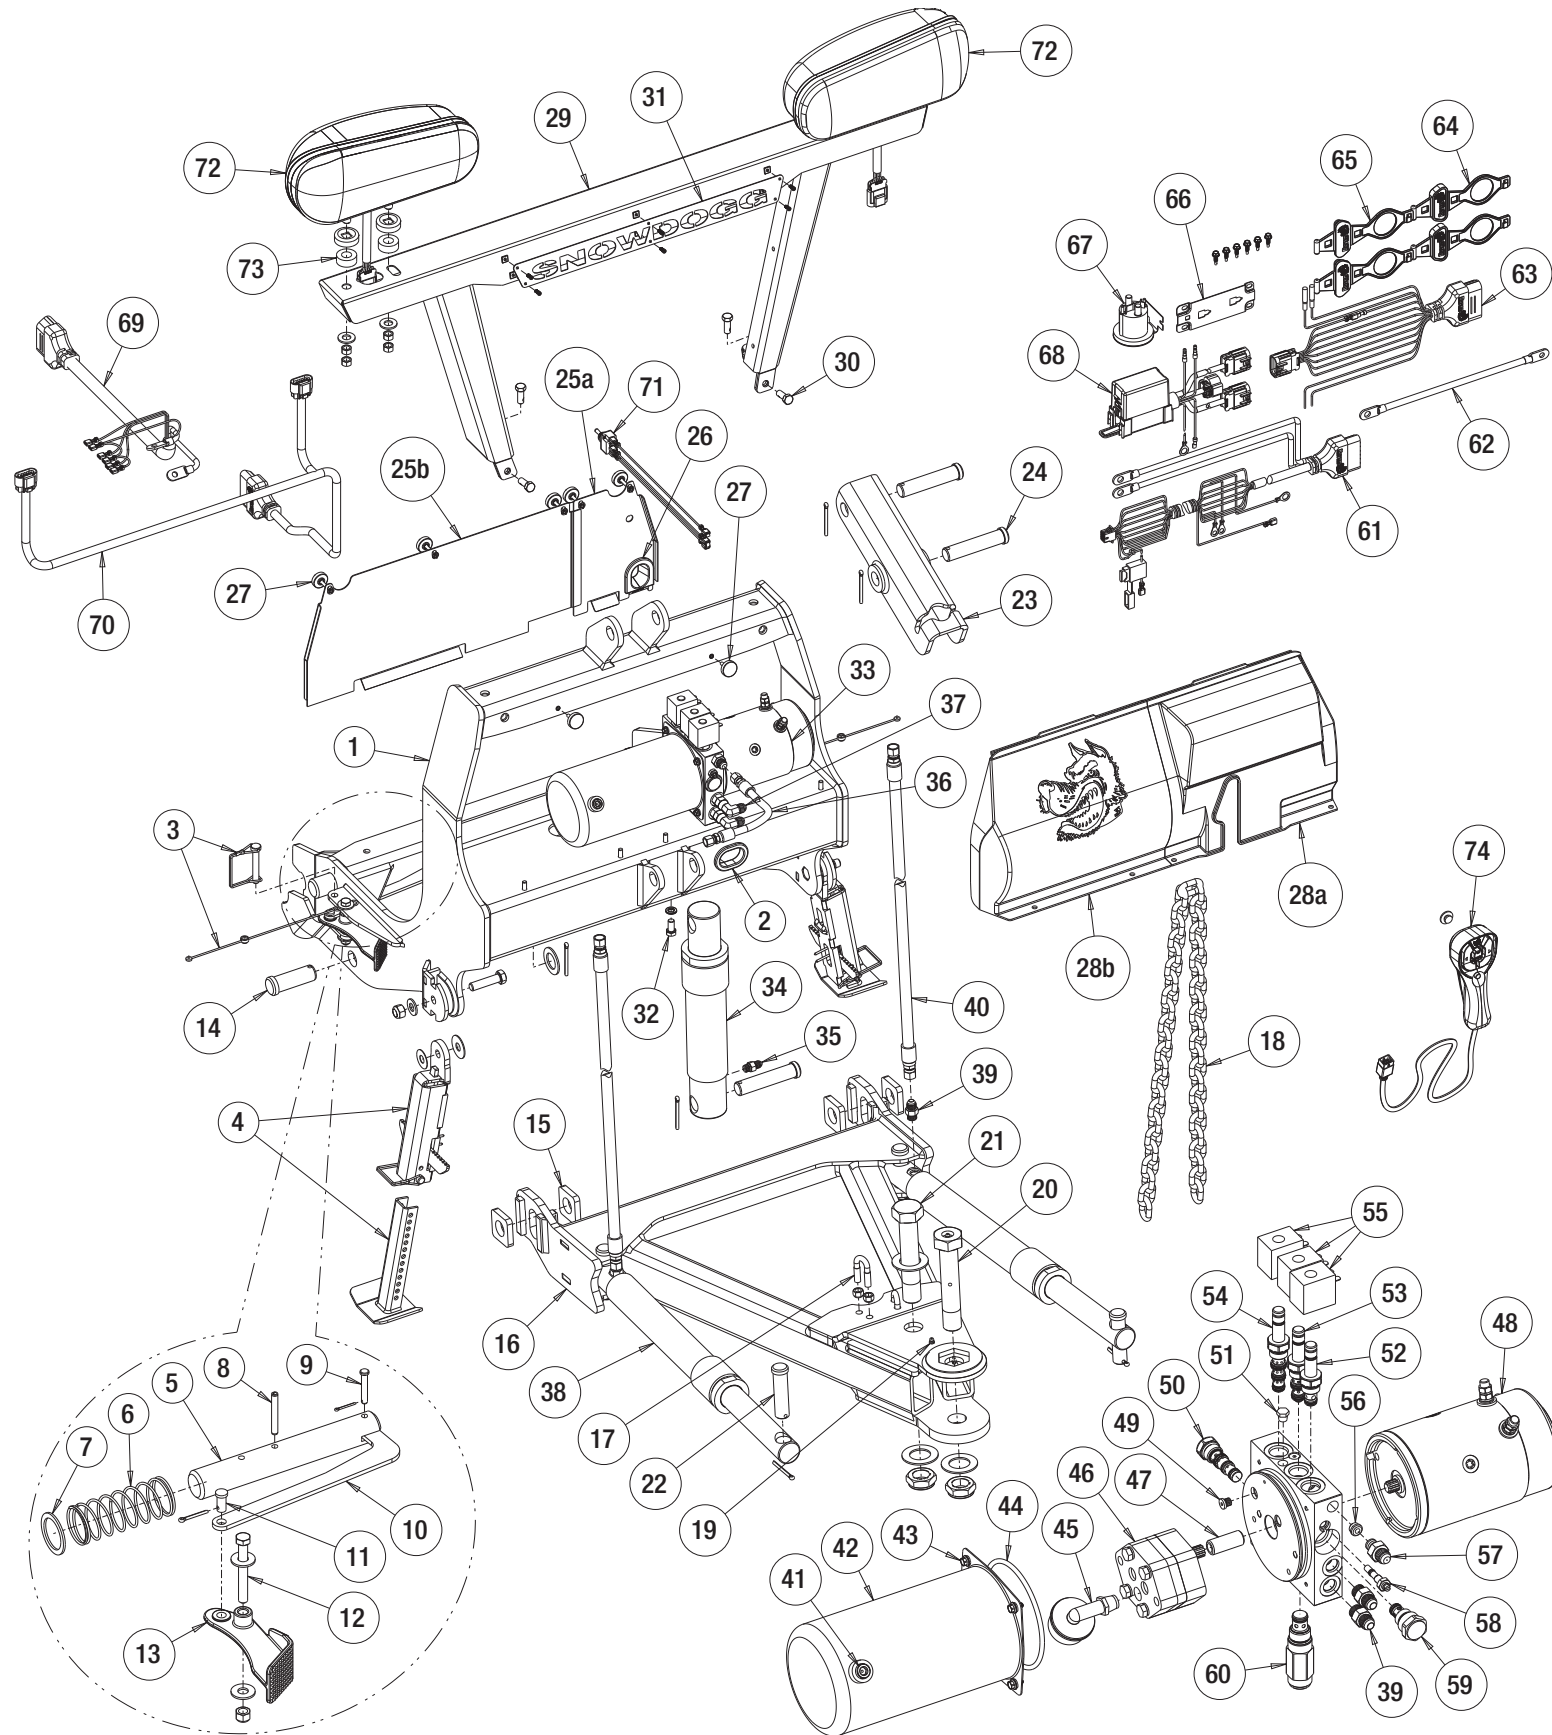

HDII/EXII/TEII SERIES

REPLACEMENT PARTS

2019 MODEL YEAR

LIFT FRAME

ITEM	QTY.	PART NO.	DESCRIPTION
		16011004	HD2/EX2 Lift Frame
		16011024	HD2/EX2 Central Hydraulic Lift Frame
		16012004	TE2 Lift Frame Assembly
		16012024	TE2 Central Hydraulic Lift Frame
ACC		16150010	Hydraulic Fluid, Low Temp, 1 CASE (12 QTS)
1	1	16110104	Lift Frame, Assembly, G2 2019+
1	1	16111618	Lift Frame, G2 2019+
2	1	16152144	Grommet, 1-3/4in Hole, .188in Thick
3	2	16111124	SNAPPER PIN, 2-1/2in W/LANYARD
4	2	16111336	Prop Assembly with Foot
4	2	16111338	Prop Foot Only
5	2	16111102	Lock Pin
6	2	16111104	Mount Spring
7	2	16111116	Washer, 1-3/8in
8	2	16111118	Roll Pin, 1/4in x 2in
9	2	16111126	Clevis Pin Kit, 1/4in x 1-1/2in
10	2	16111119	Pedal Linkage, G2
11	2	16111146	Clevis Pin Kit, Pedal Linkage
12	2	16111132	Screw Kit, Pedal Pivot
13	2	16111113	Foot Pedal, Cast
14	2	16111156	Clevis Pin Kit, A-Frame to Lift Frame
15	1	16111162	Float Plate Kit (Set of 4)
16	1	16111202	A-Frame, HD2/EX2/TE2
17	2	16103020	U-bolt Kit
18	1	16103010	Chain, 5/16in Grade 43, 48 Links
19	1	16101516	Grease Fitting, 1/4in-28 Threaded
20	1	16101120	Pivot Bolt Kit with Grease Fitting
21	1	16101140	Angle Stop Bolt
22	4	16102142	Clevis Pin Kit, 7/8in x 3-1/4in
23	1	16111408B	Chain Lift, G2
24	3	16102122	Clevis Pin Kit, 7/8in x 4in
25a	1	16152132A	Rear Panel, HPU DS
25b	1	16152135	Rear Panel, HPU PS Straight
26	1	16160420	Harness Grommet
27	7	16152126	Panel Thumb Screw Kit
28a	1	16152138	Enclosure, HPU DS
28b	1	16152140	Enclosure, HPU PS
29	1	16111640	Light Bar, G2 2019+
30	1	16111520	Light Bar Fastener Kit
31	1	16111636	Logo Plate with Hardware
32	1	16111130	Mount Kit, HPU
33	1	16151000	HPU, Straight
34	1	16154200	Cylinder, 2in x 6in Polypack
34	1	16154206	Cylinder Gland Nut, 2in Polypack
35	1	16151325	Connector, -4 SAEM/JICM
36	1	16153100	Hose, 1/4in x 18in, -4 JIC
37	2	16151322	Elbow, -6 JICM/JIC Swivel
38	2	16154100	Cylinder, 1-1/2in x 12in Polypack
38	2	16154216	Cylinder Gland Nut, 1-1/2in Polypack
39	2	16151324	Connector, -6 JICM/SAEM
40	2	16153110	Hose, 3/8in x 38in, -6 JIC
41	2	16151112	Plug, 3/8in NPT
42	1	16151110	Reservoir Kit
43	1	16151114	Reservoir Fastener Kit (4 Screws & 8 Washers)
44	1	16159114	Reservoir Seal Kit
45	1	16151102	Inlet Strainer with Elbow
46	1	16151100	Gear Pump
46	1	16159116	Shaft Seal
47	1	16151106	Spline Coupler, Straight
48	1	16151200	Motor, 2HP
49	6	16152016	Plug, -2 SAE
50	1	16151306	Angle Lock Valve
51	1	16151326	Vent
52	1	16151312	Solenoid Valve, 2 Way, Normally Closed
52	1	16159102	Seal Kit, 16151312/16151330
52	1	16159103	Screen, 16151312
53	1	16151314	Solenoid Valve, 3 Way, Selector
53	1	16159104	Seal Kit, 16151314
54	1	16151316	Solenoid Valve, 4 Way, Reversing
54	1	16159106	Seal Kit, 16151316
55	3	16151318	Coil, 8 Size, Dual Spade
56	1	16151308	Lift Check Valve
56	1	16900010	Lift Check Valve Removal Tool
57	1	16151320	Connector, -4 BSPP/JICM
58	1	16151310	Lowering Speed Valve
59	1	16151302	Main Relief Valve
60	1	16151304	Crossover Relief Valve, 2800PSI
61	1	16160302	Truckside Control Harness, G2
61	1	16160310	Repair End, 16160300
62	1	16160500	Battery Cable
63	1	16160104	Grill to Relay Harness
63	1	16160405	Small Spring Cage (Set of 20)
64	2	16160511	Harness Cap/Retainer
65	2	16160513	Harness Plug/Retainer
66	1	16160116	Relay Module Mounting Plate
67	1	16160410	Motor Relay
68	1	16160102	Main Relay Harness
68	6	16160114	Headlight Module Relay
68	1	16160112	Repair End, 8 Pin, 16160100
69	1	16160400	Plowside Control Harness
69	1	16160402	Large Spring Cage Kit (Set of 2)
69	1	16160405	Small Spring Cage (Set of 20)
70	1	16160250	Plowside Light Harness, G2
71	1	16160450	Jack Switch
72	1	16160800	SnowDogg® Illuminator LED Plow Lights
72	1	16160810	Light, Driver Side, 16160800
72	1	16160820	Light, Passenger Side, 16160800
72	1	16160842	Module, Heater, 16160800
72	1	16160844	Bulb, Heater Module, 16160800
72	1	16160700A	SnowDogg® HX High Intensity Halogen Lights
72	1	16160710A	Light, DS (Part of 16160700A) 19+
72	1	16160712A	Housing, DS Halogen Light
72	1	16160720A	Light, PS (Part of 16160700A) 19+
72	1	16160722A	Housing, PS Halogen Light
72	2	16160732	Halogen Light Housing Gasket
72	2	16160734	Halogen Light Harness, Internal
72	2	16160740	Bulb, H1 High Beam
72	2	16160742A	Bulb, H7 Low Beam, Night Breaker
72	2	16160744	Bulb, Park/Turn, Amber
73	2	16160730B	Halogen Light Mounting Hardware Kit (1 Light)
74	1	16160601B	Controller, Straight Blade G2
74	1	16160622	Mount Kit, 1616*601
74	1	16160632	Keypad, 16160601
74	1	16160642B	Circuit Board, 16160601
74	1	16160652	Harness, 1616*601