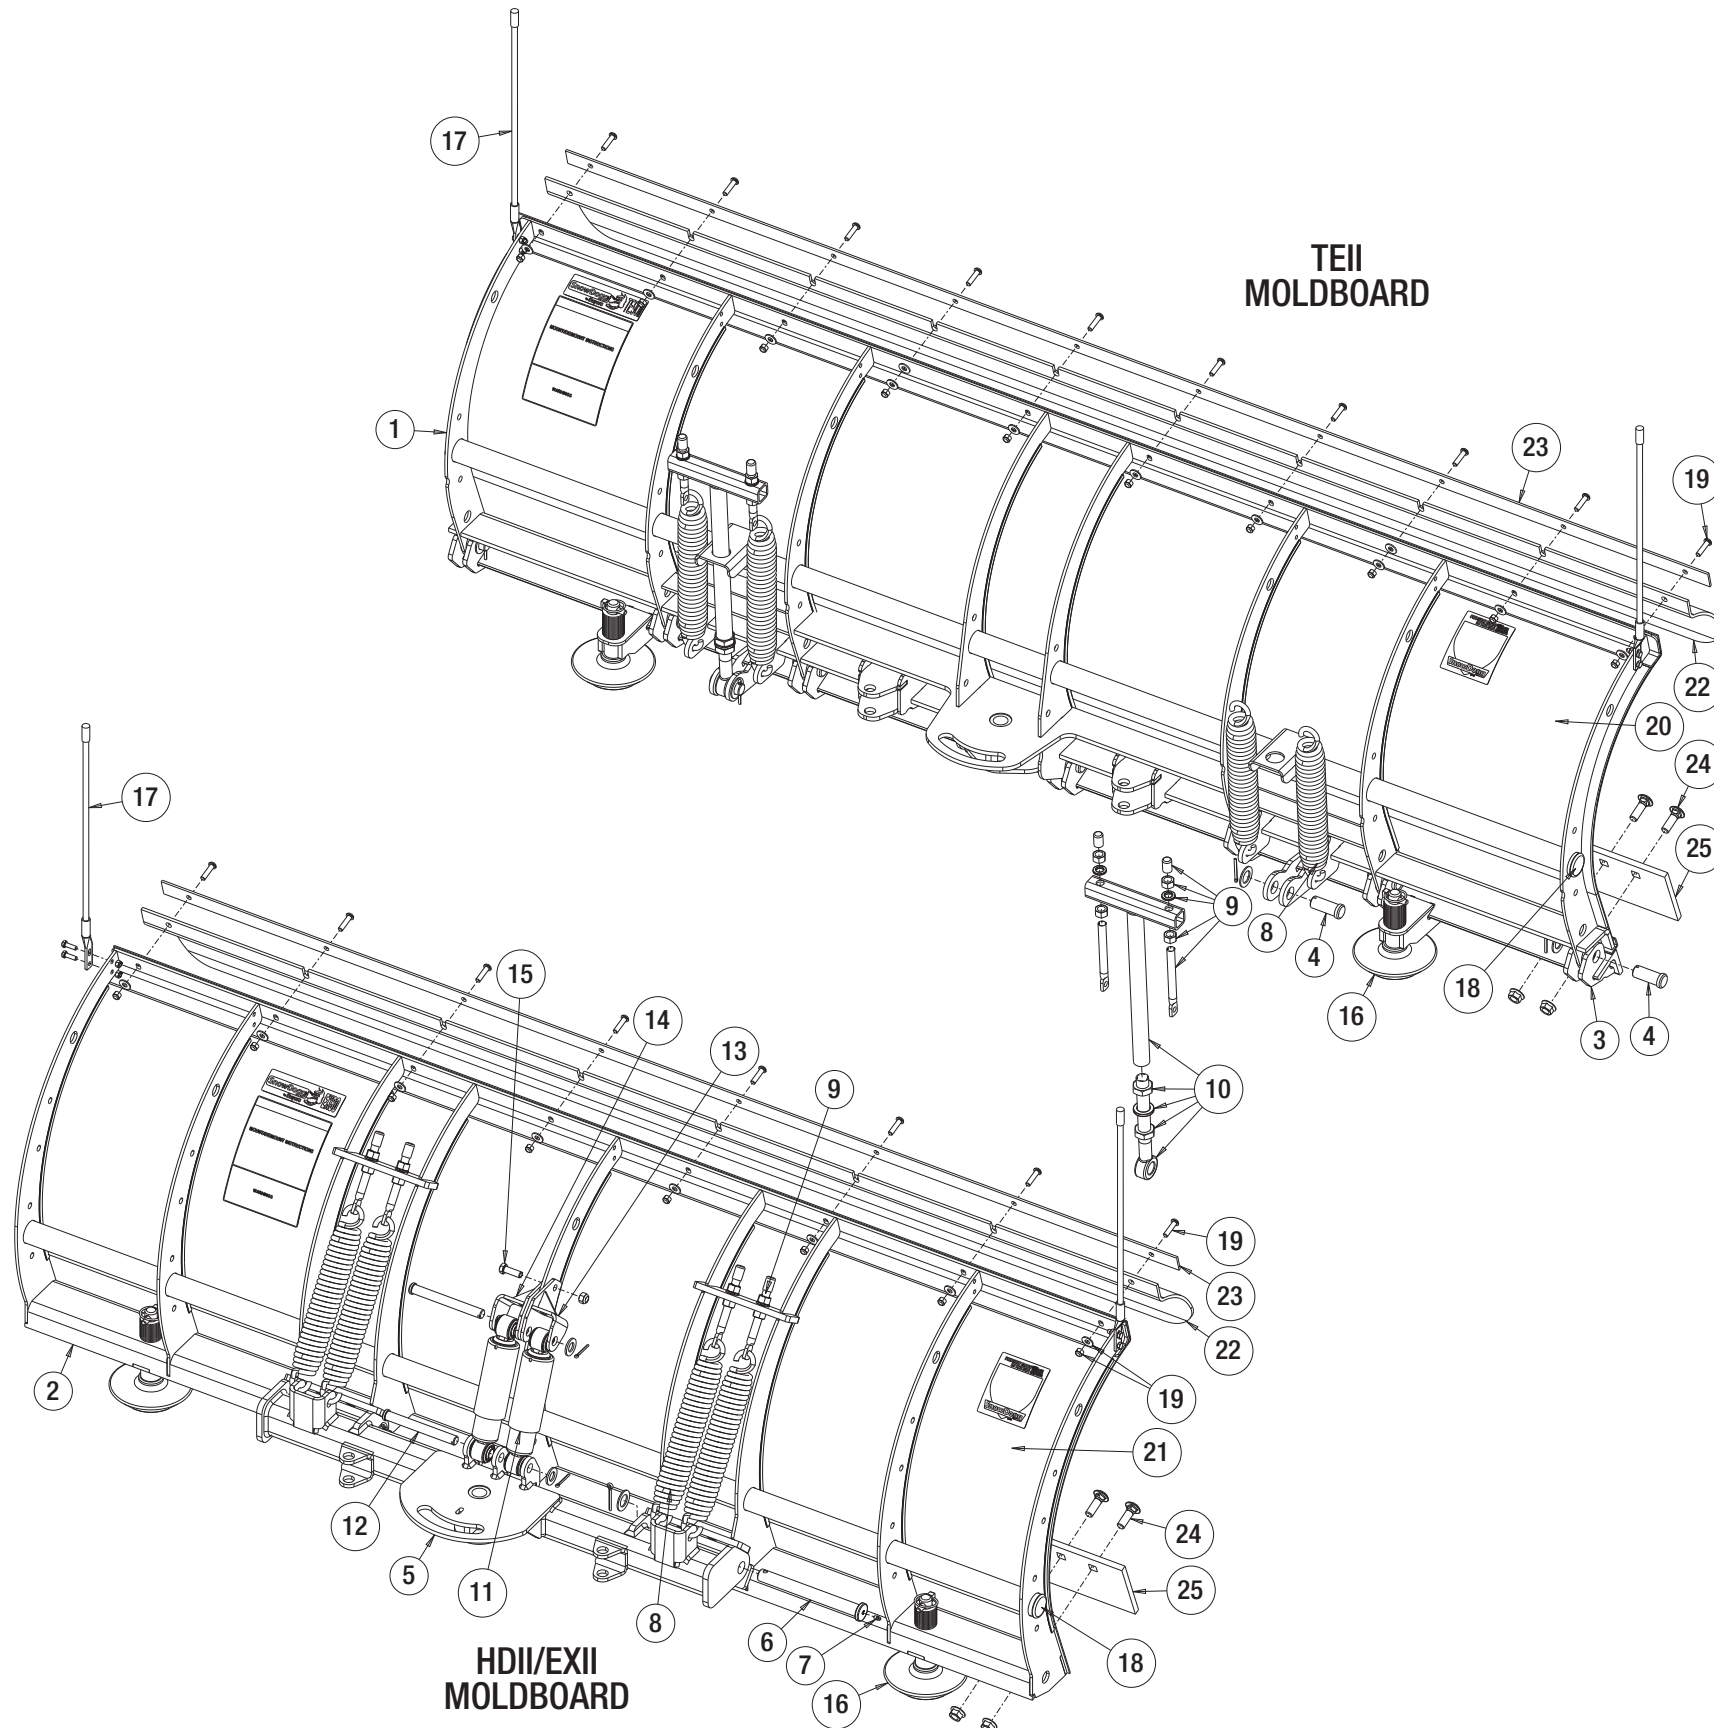

HDII/EXII/TEII SERIES

REPLACEMENT PARTS

2019 MODEL YEAR

MOLDBOARD

ITEM	QTY.	PART NO.	DESCRIPTION
		16020312	TE75-2 Moldboard
		16020322	TE80-2 Moldboard
		16020342	TE90-2 Moldboard
		16020522	HD75-2 Moldboard
		16020532	HD80-2 Moldboard
		16020612	EX75-2 Moldboard
		16020622	EX80-2 Moldboard
		16020632	EX85-2 Moldboard
		16020642	EX90-2 Moldboard
1	1	16122300	Frame, Moldboard, TE75
1	1	16122302	Frame, Moldboard, TE80
1	1	16122310	Frame, Moldboard, TE90
2	1	16122350	Frame, Moldboard, HD75
2	1	16122352	Frame, Moldboard, HD80
2	1	16122354	Frame, Moldboard, EX75
2	1	16122356	Frame, Moldboard, EX80
2	1	16122358	Frame, Moldboard, EX85
2	1	16122360	Frame, Moldboard, EX90
3	1	16122304	Trip Angle, TE75
3	1	16122306	Trip Angle, TE80
3	1	16122312	Trip Angle, TE90
4	10	16102144	Clevis Pin Kit, 1in x 2-3/8in
5	1	16111300	Sector, HD/EX
6	1	16101100	Trip Pin Kit (Set of 2)
7	2	16101516	Grease Fitting, 1/4in-28 Threaded
8	4	16101200	Trip Spring
9	1	16101210	Spring Mount Eye Bolt Kit (Set of 4)
10	2	16120190	Trip Spring T-Bar Kit
11	2	16101502	Shock Absorber
12	2	16101504	Clevis Pin Kit, 3/4in x 6-1/2in
13	1	16101508	Shock Mount Bracket, DS, HD/EX
14	1	16101506	Shock Mount Bracket, PS, HD/EX
15	1	16101510	Shock Mount Bracket Hardware (Set of 2)
16	2	16121100	Shoe Assembly
17	1	16122100	Blade Guide Kit
18	2	16120120	Crosstube Cap
19	1	16120110	Moldboard Skin Hardware Kit
20	1	16121612	Skin, TE75, SST
20	1	16121614	Skin, TE80, SST
20	1	16121618	Skin, TE90, SST
21	1	16121520	Skin, HD75, SST
21	1	16121530	Skin, HD80, SST
21	1	16121610	Skin, EX75, SST
21	1	16121620	Skin, EX80, SST
21	1	16121630	Skin, EX85, SST
21	1	16121640	Skin, EX90, SST

ITEM	QTY.	PART NO.	DESCRIPTION
22	1	16121158	Deflector, 90in Poly
22	1	16120157	Deflector, 90in Rubber
22	1	16120158	Deflector, 96in Poly
22	1	16120159	Deflector, 96in Rubber
22	1	16120160	Deflector, 102in Poly
22	1	16120161	Deflector, 102in Rubber
22	1	16120162	Deflector, 108in Poly
22	1	16120163	Deflector, 108in Rubber
23	1	16120256	Clamp Strip, 90in
23	1	16120258	Clamp Strip, 96in
23	1	16120260	Clamp Strip, 102in
23	1	16120262	Clamp Strip, 108in
24	1	16120114	Cutting Edge Hdw Kit, 5/8in-11 (Set of 14)
25	1	16120520	Cutting Edge, 90in x 3/8in
25	1	16120610	Cutting Edge, 90in x 1/2in
25	1	16120710	Cutting Edge, 90in, Rubber
25	1	16120530	Cutting Edge, 96in x 3/8in
25	1	16120620	Cutting Edge, 96in x 1/2in
25	1	16120720	Cutting Edge, 96in, Rubber
25	1	16120630	Cutting Edge, 102in x 1/2in
25	1	16120730	Cutting Edge, 102in, Rubber
25	1	16120640	Cutting Edge, 108in x 1/2in
25	1	16120740	Cutting Edge, 108in, Rubber